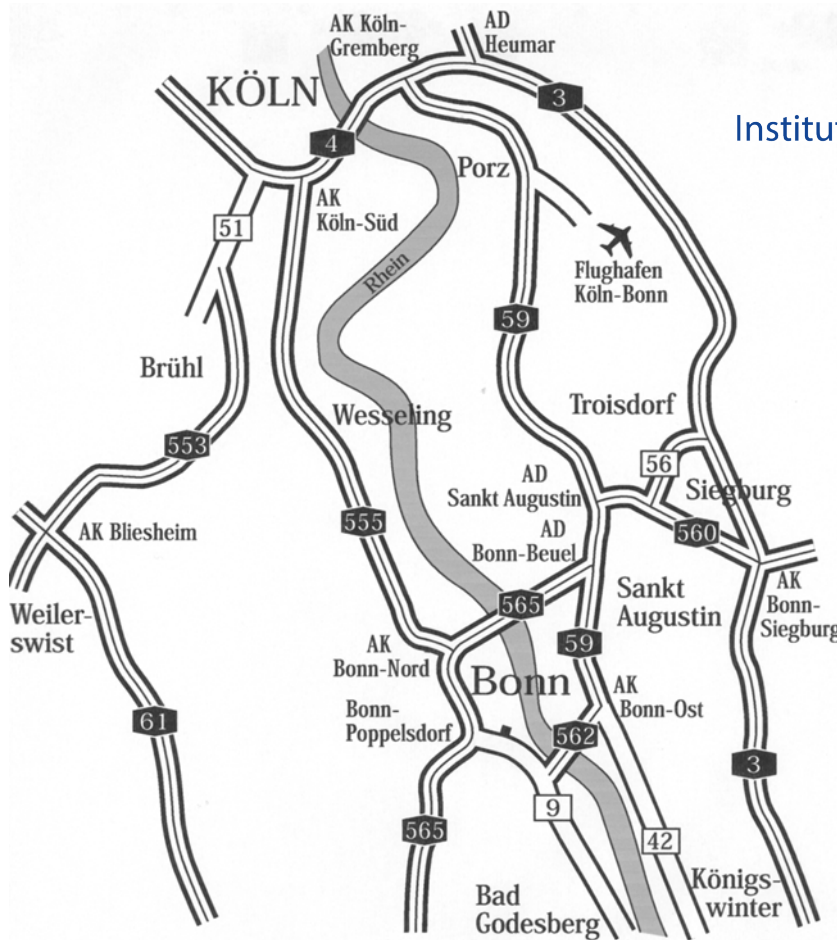

Institute for International Product Safety GmbH

Hein-Moeller-Strasse 7-11
D-53115 Bonn

fon +49 228 748708-0
fax +49 228 748708-11 49
email prueflabor(at)i2ps.de
web www.i2ps.de